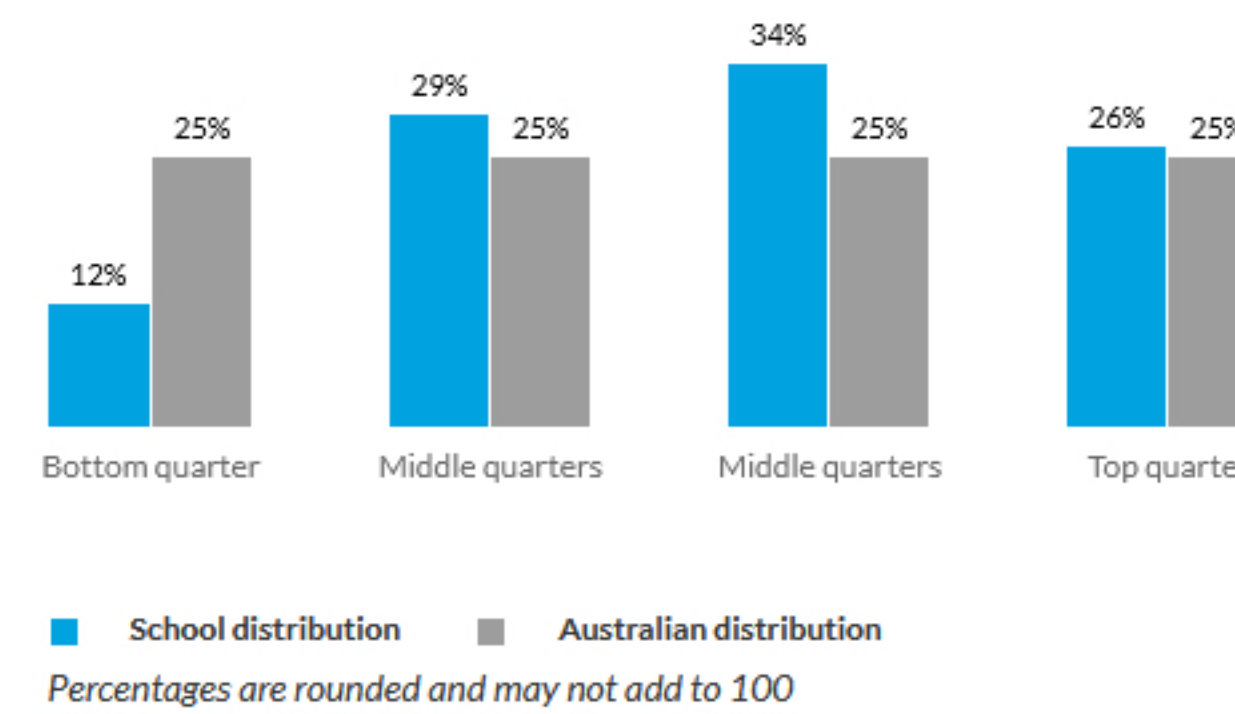

Student background

Index of Community Socio-Educational Advantage (ICSEA)

School ICSEA value	1063
Average ICSEA value	1000
School ICSEA percentile	75

Distribution of Socio-Educational Advantage (SEA)

Students