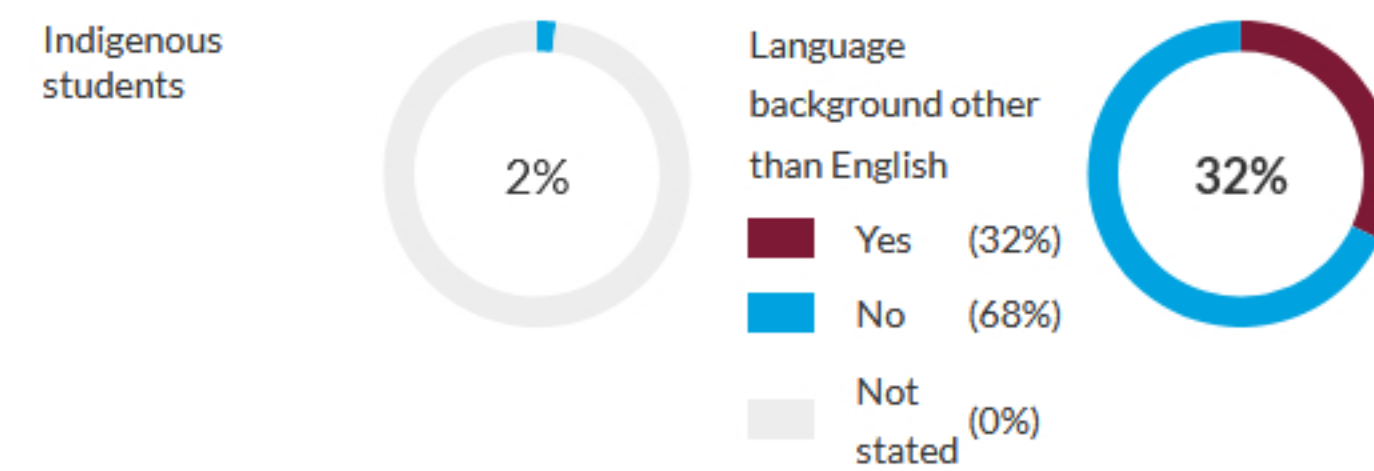

- [Terms of use](#)
- [Data access program](#)
- [Privacy](#)
- [Accessibility](#)
- [Glossary](#)

Principals' Portal

Subscribe to our newsletter