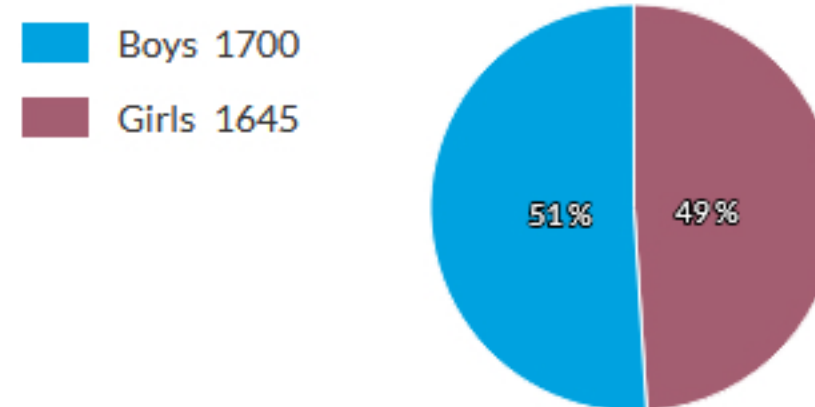

Students

Total enrolments: 3345