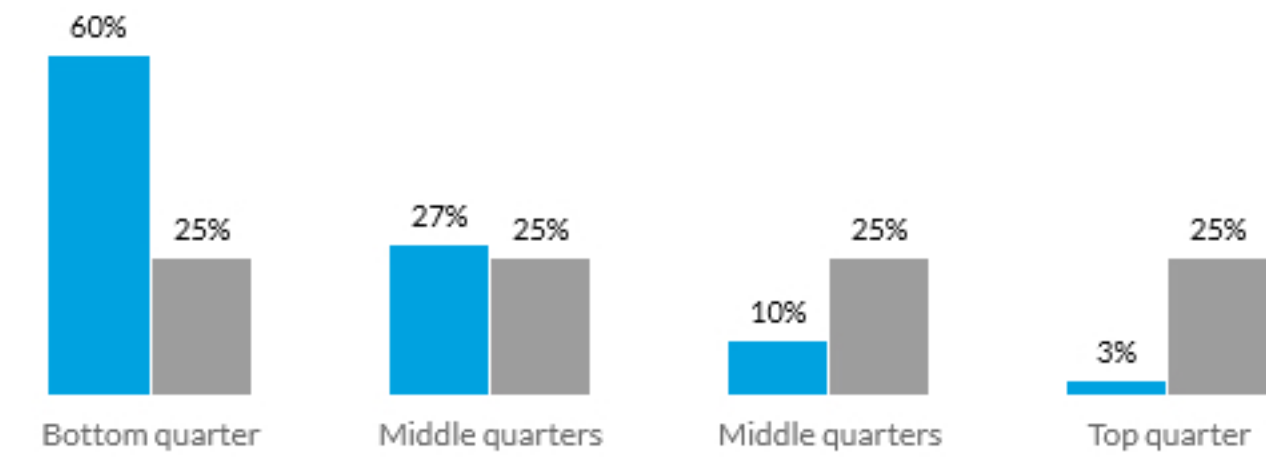

School ICSEA value	878
Average ICSEA value	1000
School ICSEA percentile	6

Distribution of Socio-Educational Advantage (SEA)

■ School distribution ■ Australian distribution
Percentages are rounded and may not add to 100