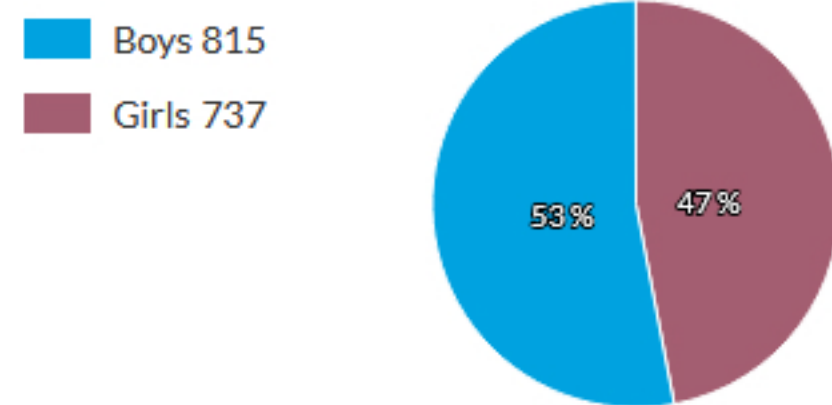

Students

Total enrolments: 1552